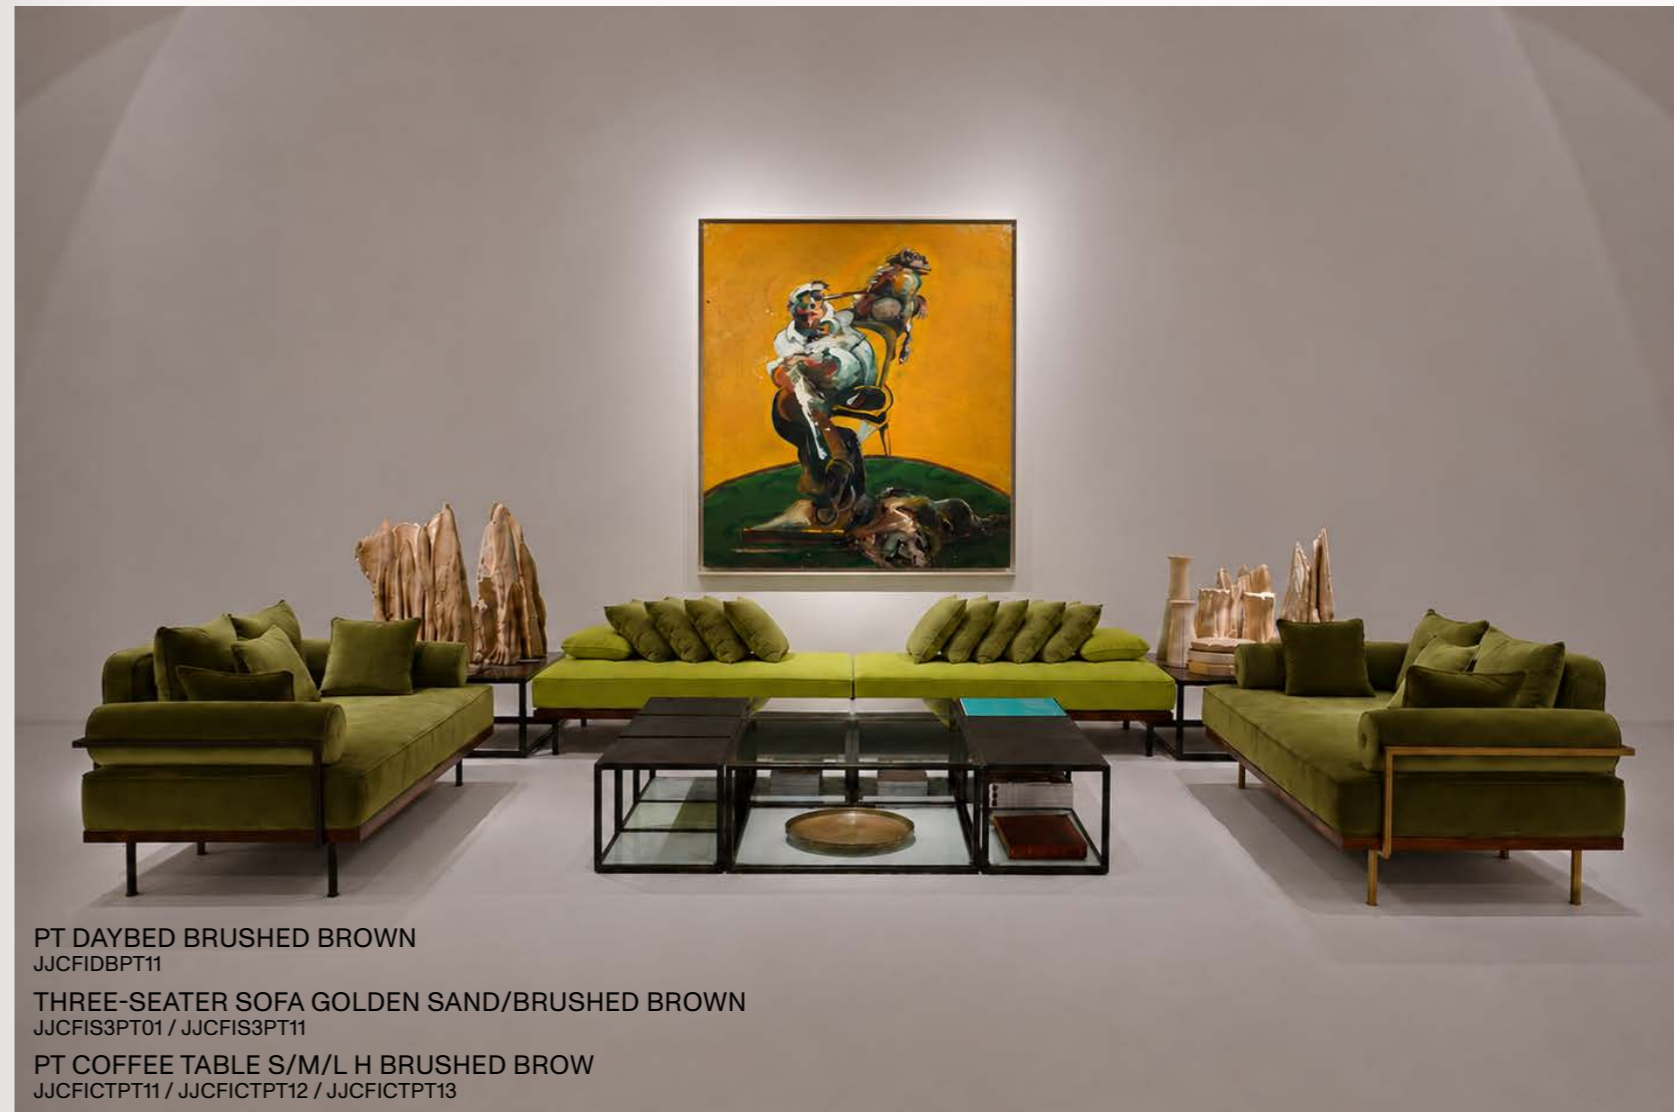

PT DAYBED BRUSHED BROWN
JJC FIDBPT11

THREE-SEATER SOFA GOLDEN SAND/BRUSHED BROWN
JJC FIS3PT01 / JJC FIS3PT11

PT COFFEE TABLE S/M/L H BRUSHED BROW
JJC FICTPT11 / JJC FICTPT12 / JJC FICTPT13